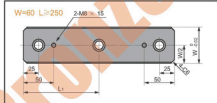

JCGBW Casting Bronze Wear Plate 铜合金滑板

Material Specifications 材料

材料: 高力黄铜
CuZn25Al5Mn4Fe3

How To Order 订货方式

Code d L1 T
● JCGBW 30 100 40

Unit(单位): mm

SinoBronze Standard No.	Material 材料	W	L	T	L1	S			
JCGBW-3010000	SB-CGBF	30	100	30	—	15			
JCGBW-3015000			150		100				
JCGBW-3020000			200		125				
JCGBW-3025000			250		150				
JCGBW-3030000			300		175				
JCGBW-3035000			350		—				
JCGBW-4010000			100		30		40	—	20
JCGBW-4015000			150					100	
JCGBW-4020000			200					125	
JCGBW-4025000			250					150	
JCGBW-4030000	300	175							
JCGBW-4035000	350	—							
JCGBW-3010040	100	SB-CGBF SB-CGBW	40	—		25			
JCGBW-3015040	150			100					
JCGBW-3020040	200			125					
JCGBW-3025040	250			150					
JCGBW-3030040	300			175					
JCGBW-3035040	350			—					
JCGBW-4010040	100			SB-CGBW	60		—	25	
JCGBW-4025040	250						125		
JCGBW-4030040	300						150		
JCGBW-4035040	350						175		