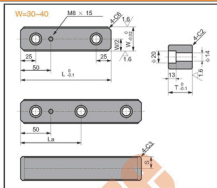

JCGBW Casting Bronze Wear Plate 铜合金滑板

Material Specifications 材料

材料: 高力黄铜
CuZn25Al5Mn4Fe3

How To Order 订货方式

Code d L1 T
● JCGBW 30 100 40

Unit(单位): mm

SinoBronze Standard No.	Material 材料	W	L	T	L1	S			
JCGBW-3010000	SB-CGBF	30	100	30	—	15			
JCGBW-3015000			150		100				
JCGBW-3020000			200		125				
JCGBW-3025000			250		150				
JCGBW-3030000			300		175				
JCGBW-3035000			350		—				
JCGBW-4010000			100		30		40	—	20
JCGBW-4015000			150					100	
JCGBW-4020000			200					125	
JCGBW-4025000			250					150	
JCGBW-4030000	300	175							
JCGBW-4035000	350	—							
JCGBW-3010040	100	SB-CGBF SB-CGBW	40	—		25			
JCGBW-3015040	150			100					
JCGBW-3020040	200			125					
JCGBW-3025040	250			150					
JCGBW-3030040	300			175					
JCGBW-3035040	350			—					
JCGBW-4010040	100			SB-CGBW	60		—	25	
JCGBW-4025040	250						125		
JCGBW-4030040	300						150		
JCGBW-4035040	350						175		