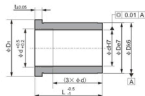

JOST Casting Bronze Flanged Guide Bushings 翻边导向铜套

Material Specifications 材料	How To Order 订货方式
材料: 黄铜 CuZn25AlMnFe3	Code d L ● JOST 22 22

Unit(单位): mm

SinoBronze Standard No.	d	L	t	D	Tolerance 公差		D1	d H7
					e7	k6		
JOST-22×22	22	22						
JOST-22×27	22	27						
JOST-22×36	22	36						
JOST-22×46	22	46						
JOST-22×56	22	56					22	
JOST-22×66	22	66						
JOST-22×76	22	76						
JOST-22×86	22	86						
JOST-24×17	24	17		30	-0.040 -0.061	+0.015 +0.002	35	
JOST-24×22	24	22						
JOST-24×27	24	27						
JOST-24×36	24	36					24	+0.021 0
JOST-24×46	24	46						
JOST-24×56	24	56						
JOST-24×66	24	66						
JOST-24×76	24	76						
JOST-24×86	24	86						
JOST-30×27	30	27	6					
JOST-30×36	30	36						
JOST-30×46	30	46						
JOST-30×56	30	56					30	
JOST-30×66	30	66						
JOST-30×76	30	76						
JOST-30×86	30	86						
JOST-30×96	30	96						
JOST-30×116	30	116		42	-0.050 -0.071	+0.018 +0.002	47	
JOST-32×27	32	27						
JOST-32×43	32	43						
JOST-32×46	32	46						
JOST-32×56	32	56						
JOST-32×66	32	66					32	+0.025 0
JOST-32×76	32	76						
JOST-32×86	32	86						
JOST-32×96	32	96						
JOST-32×116	32	116						

SinoBronze Standard No.	d	L	t	D	Tolerance 公差		D1	d H7
					e7	k6		
JOST-40×56	40	56						
JOST-40×66	40	66						
JOST-40×76	40	76						
JOST-40×86	40	86						
JOST-40×96	40	96					40	
JOST-40×116	40	116						
JOST-40×136	40	136						
JOST-40×156	40	156						
JOST-42×56	42	56		54			60	
JOST-42×66	42	66						
JOST-42×76	42	76						
JOST-42×86	42	86	10				42	+0.025 0
JOST-42×96	42	96			-0.060 -0.090	+0.021 +0.002		
JOST-42×116	42	116						
JOST-42×136	42	136						
JOST-42×156	42	156						
JOST-50×76	50	76						
JOST-50×86	50	86						
JOST-50×96	50	96						
JOST-50×116	50	116		66			72	50
JOST-50×136	50	136						
JOST-50×156	50	156						
JOST-50×196	50	196						
JOST-60×96	60	96						
JOST-60×116	60	116						
JOST-60×136	60	136		80			86	60
JOST-60×156	60	156						+0.030 0
JOST-60×196	60	196