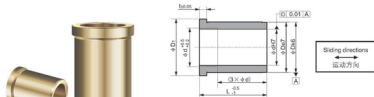

JOST Casting Bronze Flanged Guide Bushings 翻边导向铜套

Material Specifications 材料

材料: 青力黄铜
CuZn25Al8MnFe3

How To Order 订单方式

Code d L
● JOST 09 12

Unit(单位): mm

SinoBronze Standard No.	d	L	t	D	Tolerance 公差		D _i	d H7
					e7	k6		
JOST-9×12	9	12						
JOST-9×17	9	17					9	
JOST-9×22	9	22						
JOST-9×27	9	27						
JOST-9×36	9	36						
JOST-10×12	10	12	3	14			16	+0.015 0
JOST-10×17	10	17			-0.032 -0.050	+0.012 +0.001		
JOST-10×22	10	22					10	
JOST-10×27	10	27						
JOST-10×36	10	36						
JOST-12×17	12	17						
JOST-12×22	12	22					23	12
JOST-12×27	12	27		18				
JOST-12×36	12	36						
JOST-14×17	14	17						
JOST-14×22	14	22						
JOST-14×27	14	27					14	+0.018 0
JOST-14×36	14	36	6					
JOST-14×46	14	46						
JOST-14×56	14	56						
JOST-17×17	17	17		20	-0.040 -0.061	+0.015 +0.002	25	
JOST-17×22	17	22						
JOST-17×27	17	27						
JOST-17×36	17	36					15	
JOST-17×46	17	46						
JOST-17×56	17	56						

SinoBronze Standard No.	d	L	t	D	Tolerance 公差		D _i	d H7
					e7	k6		
JOST-16×17	16	17						
JOST-16×22	16	22						
JOST-16×27	16	27					27	16
JOST-16×36	16	36						
JOST-16×46	16	46						
JOST-16×56	16	56						+0.018 0
JOST-18×17	18	17						
JOST-18×22	18	22						
JOST-18×27	18	27						
JOST-18×36	18	36	6		-0.040 -0.061	+0.015 +0.002	18	
JOST-18×46	18	46						
JOST-18×56	18	56						
JOST-18×66	18	66						
JOST-20×17	20	17						
JOST-20×22	20	22						
JOST-20×27	20	27						
JOST-20×36	20	36					20	+0.021 0
JOST-20×46	20	46						
JOST-20×56	20	56						
JOST-20×66	20	66						